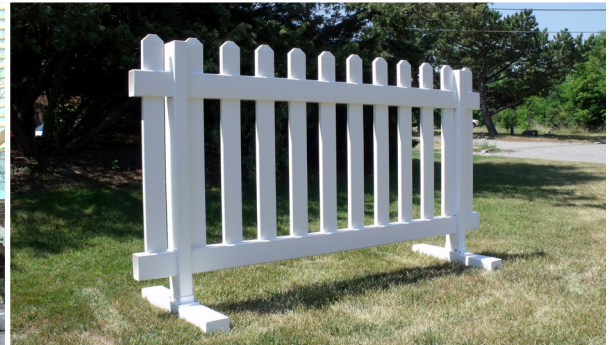

# WHITE PICKET FENCE

**MODU-LOC**  
FENCE RENTALS

ANYTIME. ANYWHERE.

**Modu-Loc's white picket fence is the premium crowd control option for high-end special events and brand activations. Made of high-quality PVC, our white picket panels offer improved longevity versus traditional wood panels. Secure patios, exhibits or VIP areas without compromising on style.**

**PUBLIC SAFETY** - effectively manage the access and flow of attendees at events

**DIMENSIONS:** 36 inches (0.91 metres) tall by 6 feet (1.83 metres) long

**HIGH-QUALITY PVC:** panels are both durable and lightweight