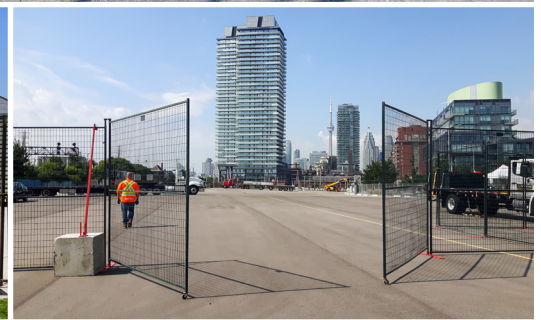

GATE ASSEMBLIES

MODU-LOC
FENCE RENTALS

ANYTIME. ANYWHERE.

Modu-Loc fence systems include pedestrian and vehicle access gates. Our gates can be placed anywhere in the fence line, allowing for effective control.

PERSONNEL AND VEHICLE ACCESS – options include sliding gates, integrated man-door panels, hinged swing gates and wheeled bases

ALL-TERRAIN OPTIONS – larger wheels for rough or uneven surfaces

VISIBLE ACCESS – integrated hi-vis gate systems that stand out from the fence line

INCREASE SECURITY – with controlled access points

USER-FRIENDLY – easily operated by a single person

VARIOUS CONFIGURATIONS AVAILABLE, INCLUDING:

- 5' pedestrian gate
- 10' swing gate
- 10' sliding gate
- 20' double swing gate
- 20' double sliding gate