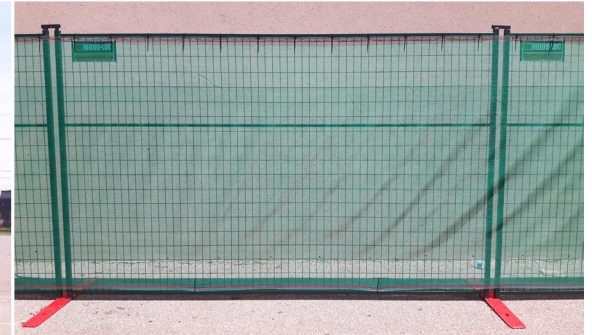

DEBRIS NETTING

MODU-LOC
FENCE RENTALS

ANYTIME. ANYWHERE.

Modu-Loc offers an affordable, lightweight and durable polyethylene debris netting to help contain dust and debris on active construction sites. Modu-Loc's debris netting is versatile, as it can be hung horizontally or vertically and may be cut to length without running.

SPECIFICATIONS - our green debris netting is 6' tall and available in 150' rolls

FLAME RESISTANT - passes flame resistant (FR) NFPA 701-10 testing

PROVIDES DUST CONTROL and contains debris, protecting site workers and the public

EDGES FINISHED WITH EYELETS for easy installation

The installation of any additional materials or screening to any temporary structure will increase the structural and environmental loads. We recommend using stability accessories such as wind braces or sandbags when hanging screen or banners on our fence.