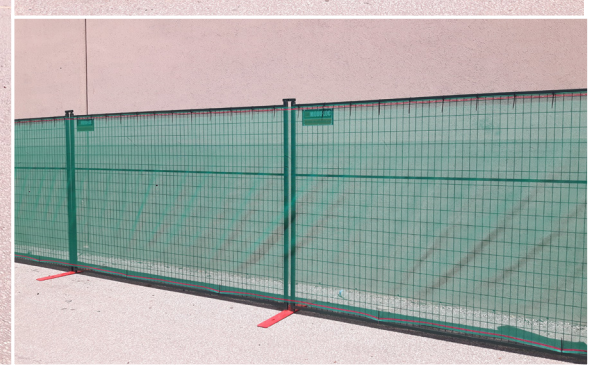

DEBRIS NETTING

MODU-LOC
FENCE RENTALS

ANYTIME. ANYWHERE.

Modu-Loc offers an affordable, lightweight and durable polyethylene debris netting to help contain dust and debris on active construction sites. Modu-Loc's debris netting is versatile, as it can be hung horizontally or vertically and may be cut to length without running.

SPECIFICATIONS - our green debris netting is 6' tall and available in 150' rolls

FLAME RESISTANT - passes flame resistant (FR) NFPA 701-10 testing

PROVIDES DUST CONTROL and contains debris, protecting site workers and the public

EDGES FINISHED WITH EYELETS for easy installation

The installation of any additional materials or screening to any temporary structure will increase the structural and environmental loads. We recommend using stability accessories such as wind braces or sandbags when hanging screen or banners on our fence.