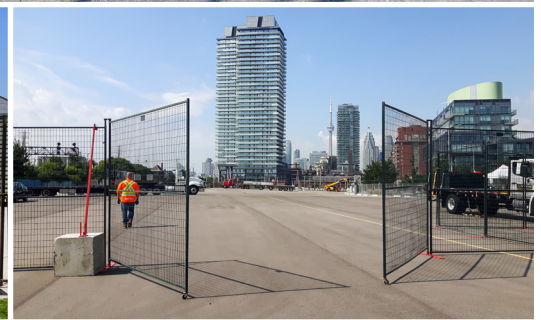

GATE ASSEMBLIES

MODU-LOC
FENCE RENTALS

ANYTIME. ANYWHERE.

Modu-Loc fence systems include pedestrian and vehicle access gates. Our gates can be placed anywhere in the fence line, allowing for effective control.

PERSONNEL AND VEHICLE ACCESS – options include sliding gates, integrated man-door panels, hinged swing gates and wheeled bases

VISIBLE ACCESS – integrated hi-vis gate systems that stand out from the fence line

INCREASE SECURITY – with controlled access points

USER-FRIENDLY – easily operated by a single person

VARIOUS CONFIGURATIONS AVAILABLE, INCLUDING:

- 5' pedestrian gate
- 10' swing gate
- 10' sliding gate
- 20' double swing gate
- 20' double sliding gate